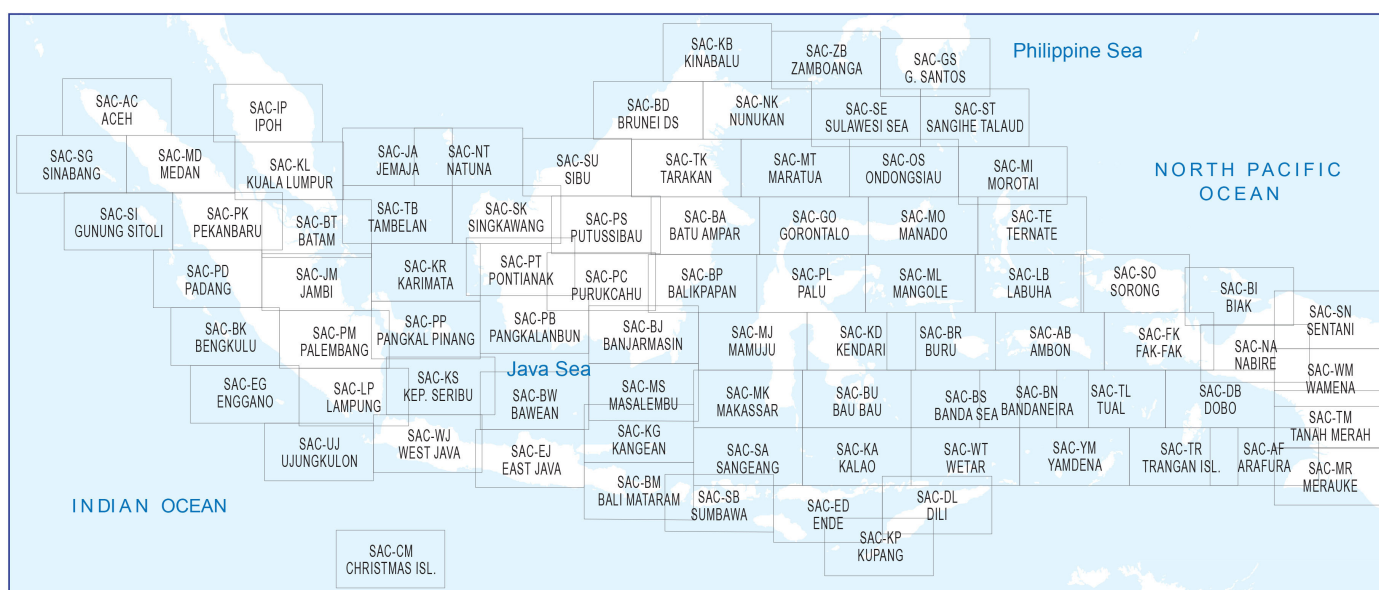

INDOAVIS NUSANTARA VFR-SAC CHART BULLETIN (Sectional Navigation Chart)

Scale 1:500.000

Publish Cycle : 2024-01
Effective : 25 Jan 2024 to 18 Apr 2024

Information on this charts will change; Consolidated updates of chart changes are available every 84 (eighty-four) days, calculated from thrice AIRAC Dates in the VFR-SAC 1:500.000 Bulletin (online at www.indoavis.co.id). Also consult appropriate NOTAM and AIP for the latest changes.

Indoavis Index Sheets (Paper Format)

Your **Safety** is our mission

Head Office and Showroom

Menara Cardig, Ground Floor Jl. Raya Halim Perdana Kusuma International Airport
Jakarta 13650, INDONESIA

Phone: +62.21.22876341

Mobile Phone: +62.822-1181-8809

Email: info@indoavis.co.id // marketing@indoavis.co.id

Website: <http://www.indoavis.co.id>