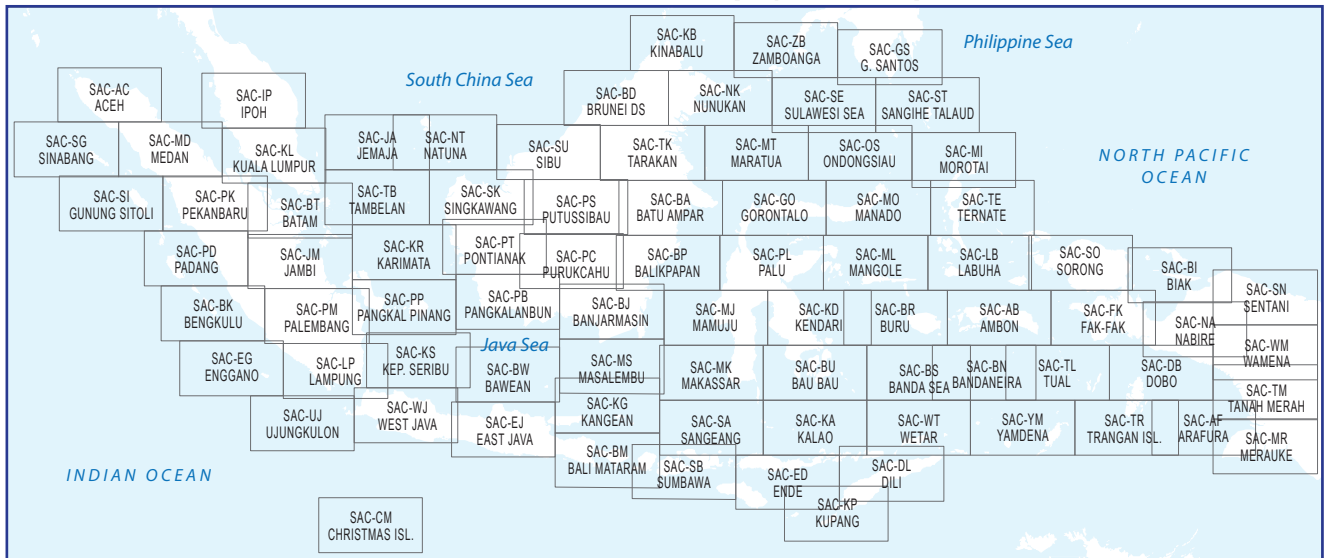

Indoavis Index Sheets (Paper Format)

Geo-Informatics & Aeronautical Navigation Services

Your **Safety** is our mission

HEAD OFFICE and SHOWROOM
Menara Cardig, Ground Floor Jl. Raya Halim Perdana Kusuma International Airport
Jakarta 13650, INDONESIA
Office Phone: (62.21) 2287-6341
Marketing Phone: 0822-1181-8809
email: info@indoavis.net
website: <http://www.indoavis.co.id>