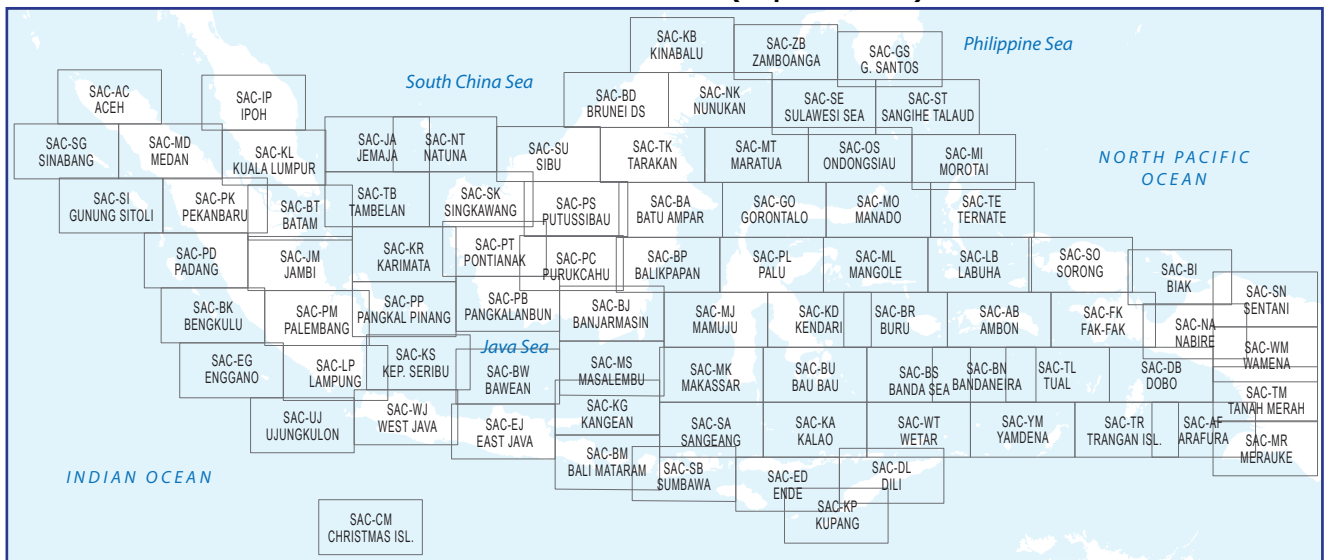

Indoavis Index Sheets (Paper Format)

Geo-Informatics & Aeronautical Navigation Services

Your **Safety** is our mission

HEAD OFFICE and SHOWROOM
Menara Cardig, Ground Floor Jl. Raya Halim Perdana Kusuma International Airport
Jakarta 13650, INDONESIA
Office Phone: (62.21) 2287-6341
Marketing Phone: 0822-1181-8809
email: info@indoavis.net
website: <http://www.indoavis.co.id>