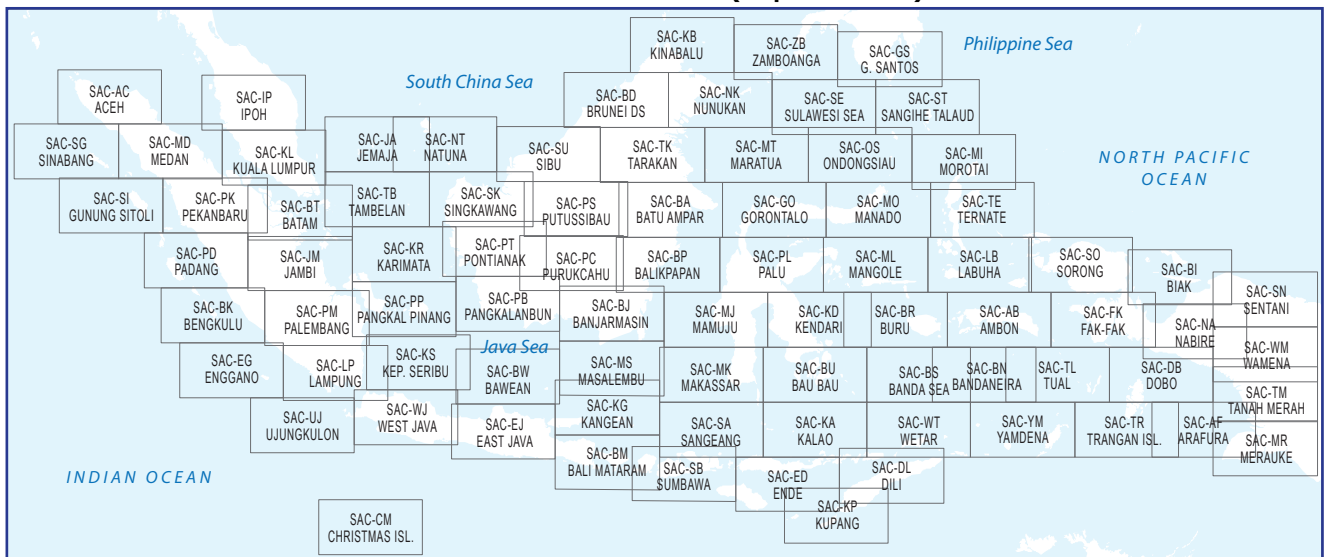

**Indoavis Index Sheets (Paper Format)**

Geo-Informatics & Aeronautical Navigation Services

Your **Safety** is our mission

HEAD OFFICE and SHOWROOM  
Menara Cardig, Ground Floor Jl. Raya Halim Perdana Kusuma International Airport  
Jakarta 13650, INDONESIA  
Office Phone: (62.21) 22-801-177, (62.21) 298-260-55  
Marketing Phone: 0822-1181-8809  
email: [info@indoavis.net](mailto:info@indoavis.net)  
website: <http://www.indoavis.co.id>