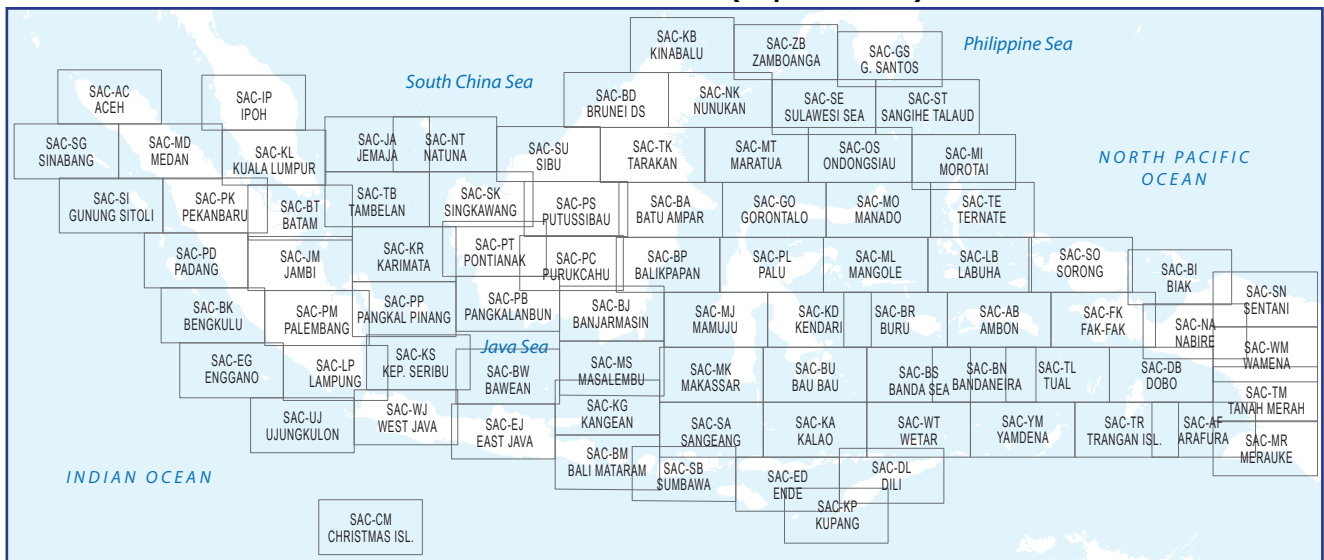

Indoavis Index Sheets (Paper Format)

Geo-Informatics & Aeronautical Navigation Services

Your Safety is our mission

HEAD OFFICE and SHOWROOM
 Menara Cardig, Ground Floor Jl. Raya Halim Perdana Kusuma International Airport
 Jakarta 13650, INDONESIA
 Office Phone: (62.21) 22-801-177, (62.21) 298-260-55
 Marketing Phone: 0822-1181-8809
 email: info@indoavis.net
 website: <http://www.indoavis.co.id>