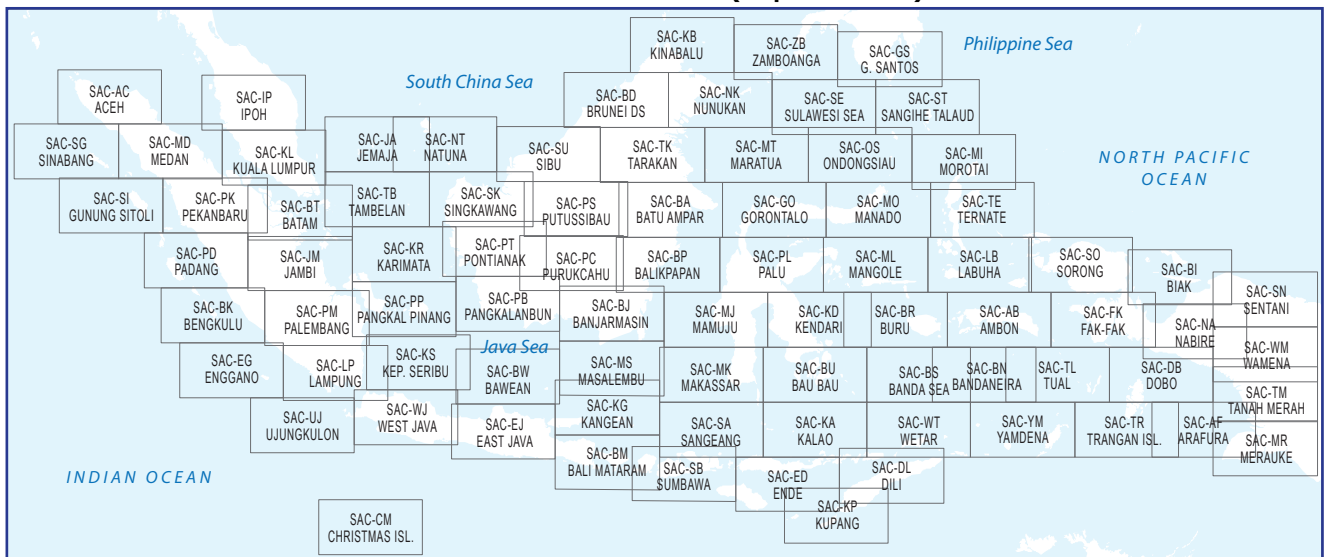

**Indoavis Index Sheets (Paper Format)**

Geo-Informatics & Aeronautical Navigation Services

**Your *Safety* is our mission**

HEAD OFFICE and SHOWROOM  
Menara Cardig, Ground Floor Jl. Raya Halim Perdana Kusuma International Airport  
Jakarta 13650, INDONESIA  
Office Phone: (62.21) 22-801-177, (62.21) 298-260-55  
Marketing Phone: 0822-1181-8809  
email: [info@indoavis.net](mailto:info@indoavis.net)  
website: <http://www.indoavis.co.id>