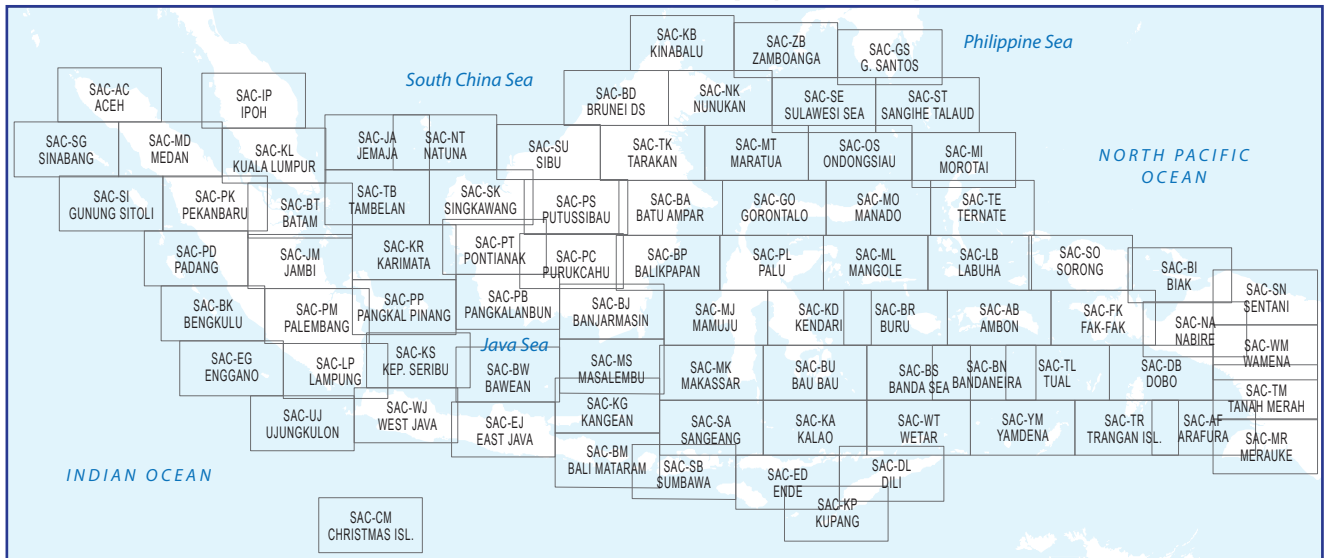

Indoavis Index Sheets (Paper Format)

Geo-Informatics & Aeronautical Navigation Services

Your Safety is our mission

HEAD OFFICE and SHOWROOM
 Menara Cardig, Ground Floor Jl. Raya Halim Perdana Kusuma International Airport
 Jakarta 13650, INDONESIA
 Office Phone: (62.21) 22-801-177, (62.21) 298-260-55
 Marketing Phone: 0822-1181-8809
 email: info@indoavis.net
 website: <http://www.indoavis.co.id>