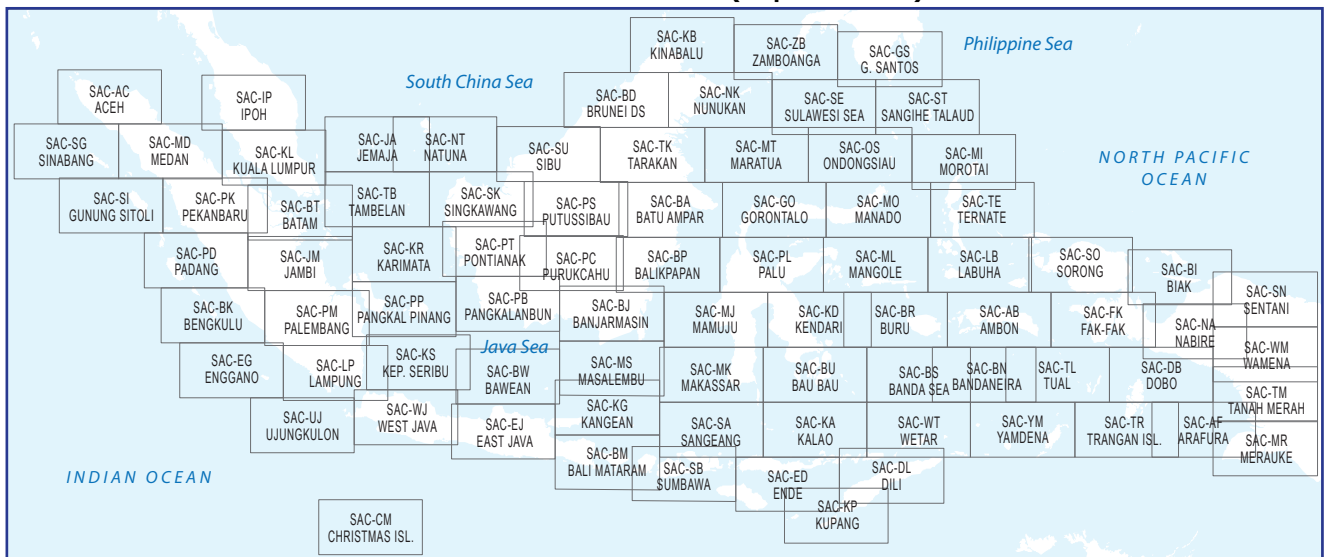

Indoavis Index Sheets (Paper Format)

Geo-Informatics & Aeronautical Navigation Services

Your *Safety* is our mission

HEAD OFFICE and SHOWROOM
Menara Cardig, Ground Floor Jl. Raya Halim Perdana Kusuma International Airport
Jakarta 13650, INDONESIA
Office Phone: (62.21) 22-801-177, (62.21) 298-260-55
Marketing Phone: 0822-1181-8809
email: info@indoavis.net
website: <http://www.indoavis.co.id>