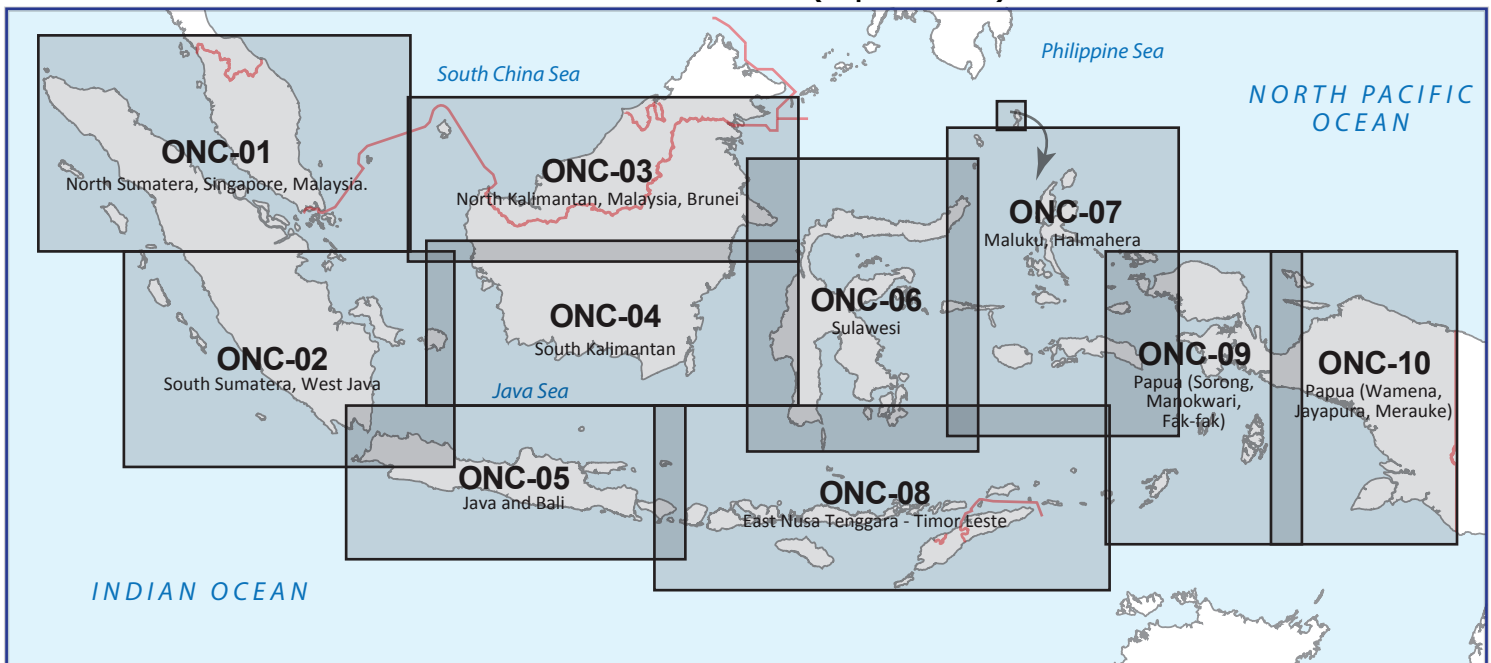

INDOAVIS NUSANTARA
VFR-ONC CHART BULLETIN
(Operation Navigation Chart)
Scale 1:1.000.000

Publish Cycle : 2020-03
Effective : 13 Aug 2020 to 05 Nov 2020

Information on this charts will change; Consolidated updates of chart changes are available every 84 (eighty-four) days, calculated from twice AIRAC Dates in the VFR-ONC 1:1.000.000 Bulletin (online at www.indoavis.co.id). Also consult appropriate NOTAM and AIP for the latest changes.

Indoavis Index Sheets (Paper Format)

Geo-Informatics & Aeronautical Navigation Services

Your **Safety** is our mission

HEAD OFFICE and SHOWROOM
Menara Cardig building, Ground Floor Halim Perdana Kusuma International
Airport Jakarta 13650, INDONESIA
Office Phone: (62.21) 228.01.177, (62.21) 298.26.055
Marketing Phone: 0822-1181-8809
email: info@indoavis.co.id
website: <http://www.indoavis.co.id>