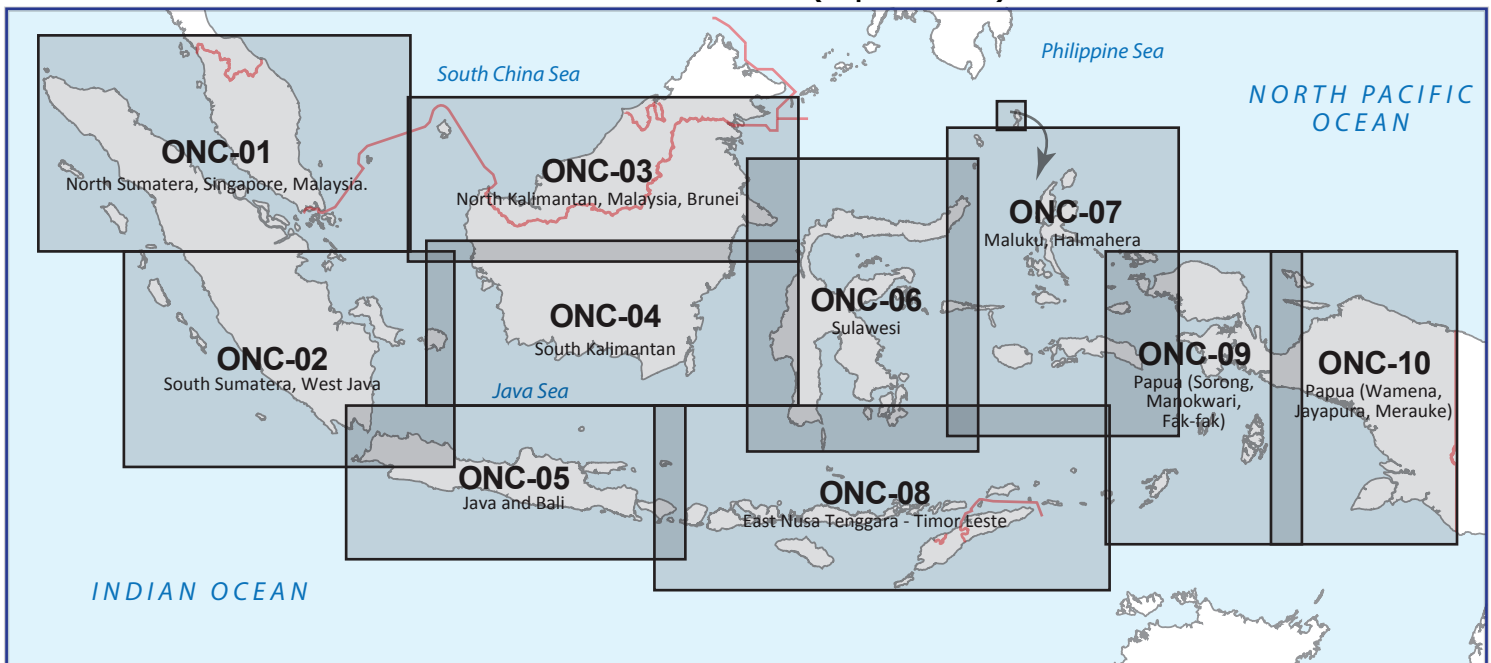

INDOAVIS NUSANTARA
VFR-ONC CHART BULLETIN
(Operation Navigation Chart)
Scale 1:1.000.000

Publish Cycle : 2020-02
Effective : 21 May 2020 to 13 Aug 2020

Information on this charts will change; Consolidated updates of chart changes are available every 84 (eighty-four) days, calculated from twice AIRAC Dates in the VFR-ONC 1:1.000.000 Bulletin (online at www.indoavis.co.id). Also consult appropriate NOTAM and AIP for the latest changes.

Indoavis Index Sheets (Paper Format)

INDOAVIS®

Geo-Informatics & Aeronautical Navigation Services

Your **Safety** is our mission

HEAD OFFICE and SHOWROOM
Menara Cardig building, Ground Floor Halim Perdana Kusuma International
Airport Jakarta 13650, INDONESIA
Office Phone: (62.21) 228.01.177, (62.21) 298.26.055
Marketing Phone: 0822-1181-8809
email: info@indoavis.co.id
website: <http://www.indoavis.co.id>